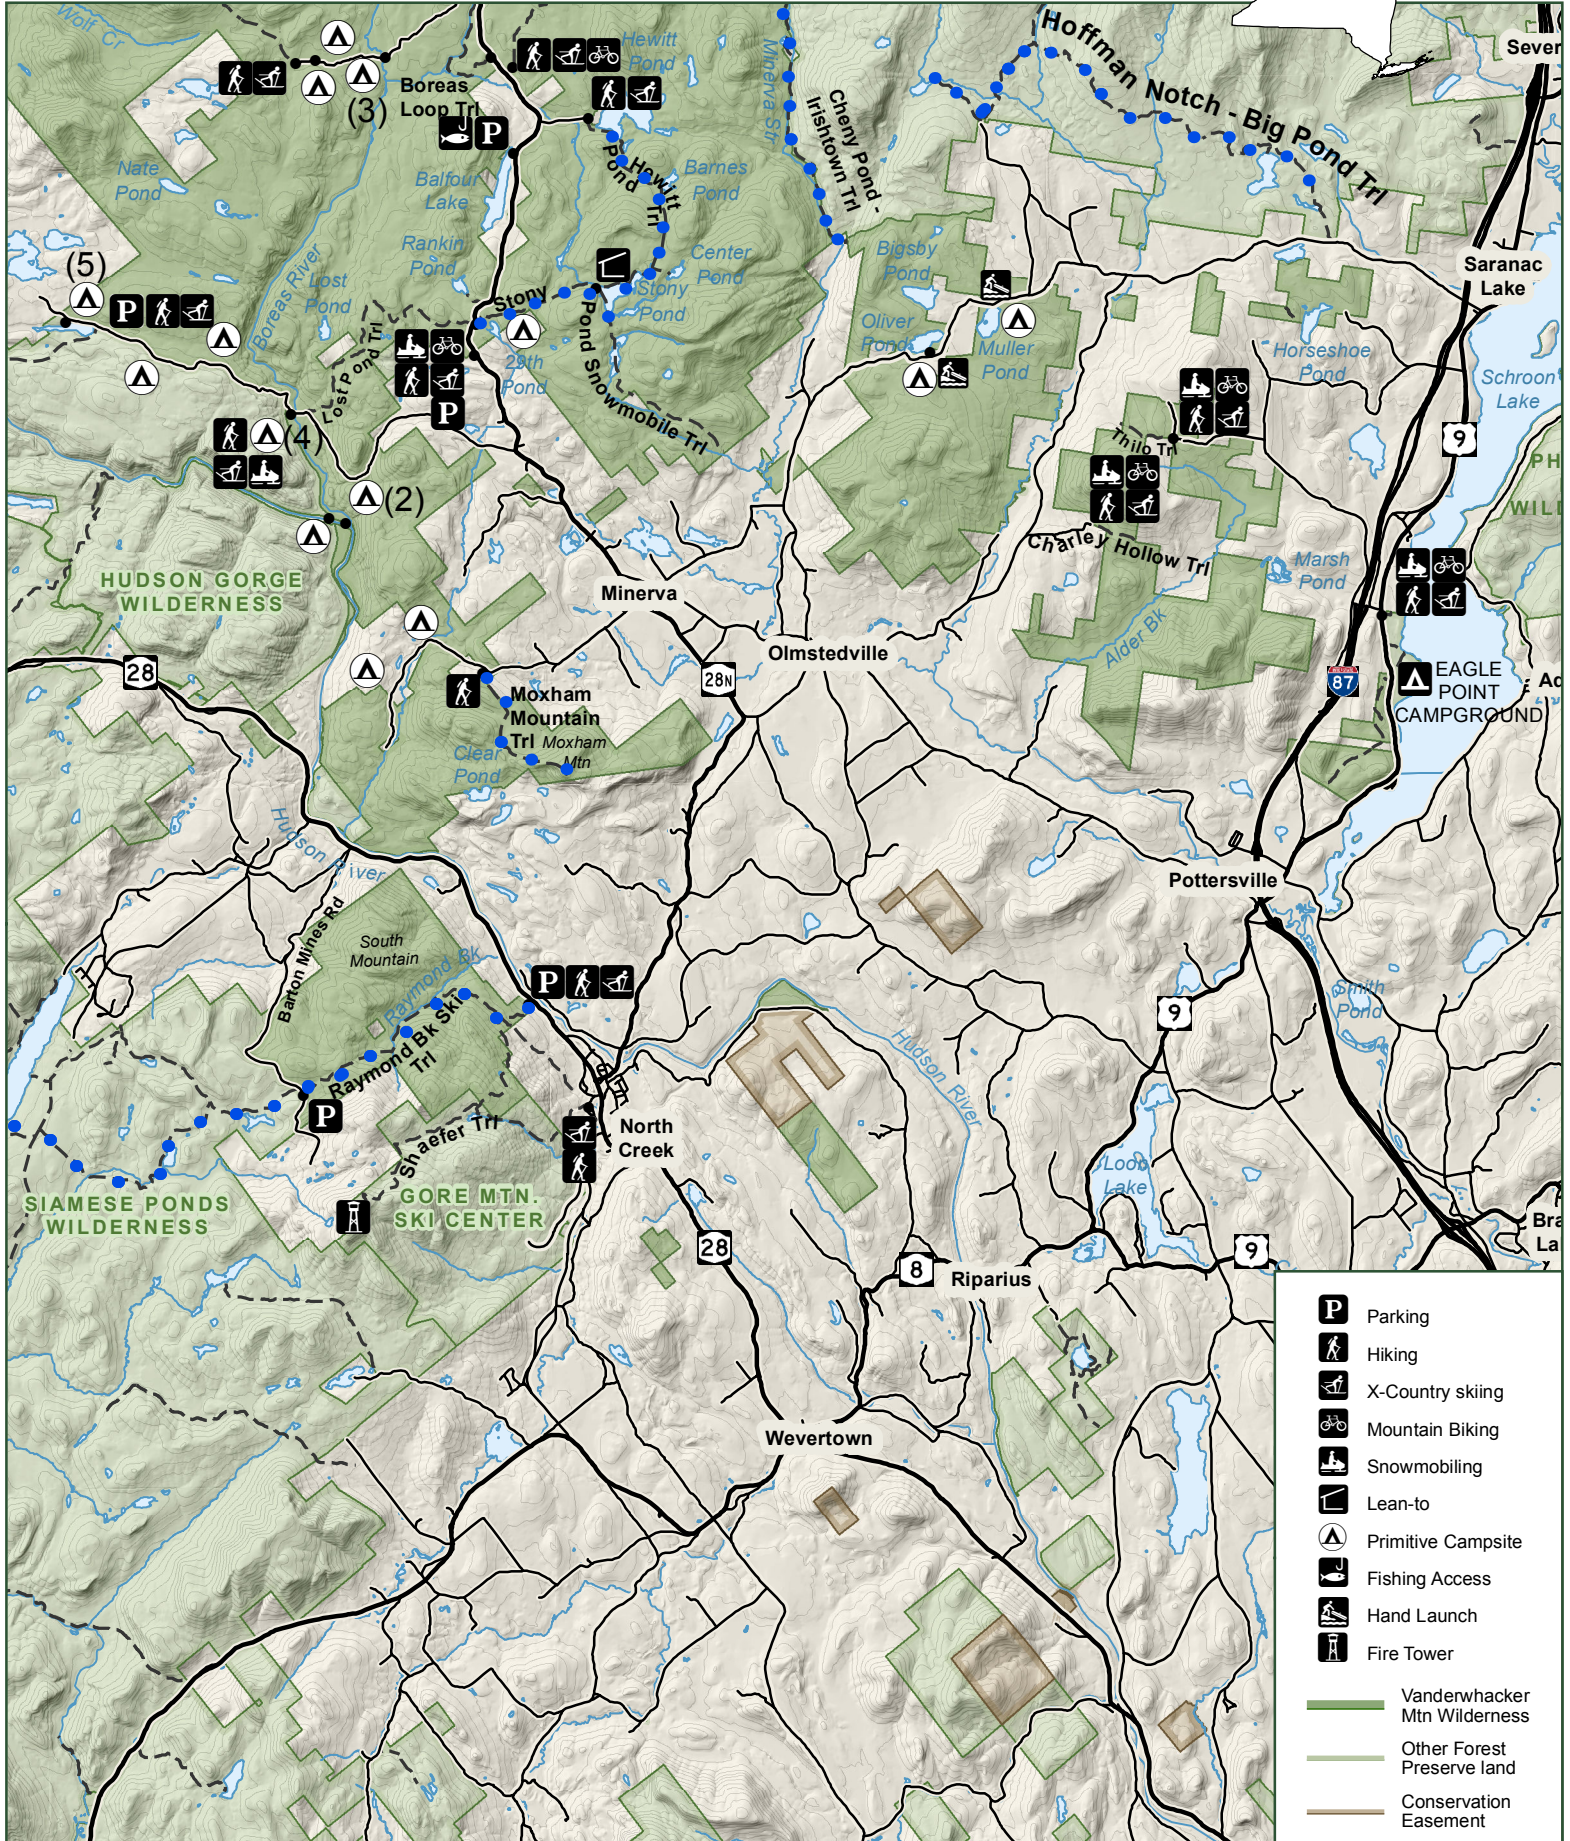

# Vanderwhacker Mtn Wild Forest - South

- Parking
- Hiking
- X-Country skiing
- Mountain Biking
- Snowmobiling
- Lean-to
- Primitive Campsite
- Fishing Access
- Hand Launch
- Fire Tower
- Vanderwhacker Mtn Wilderness
- Other Forest Preserve land
- Conservation Easement