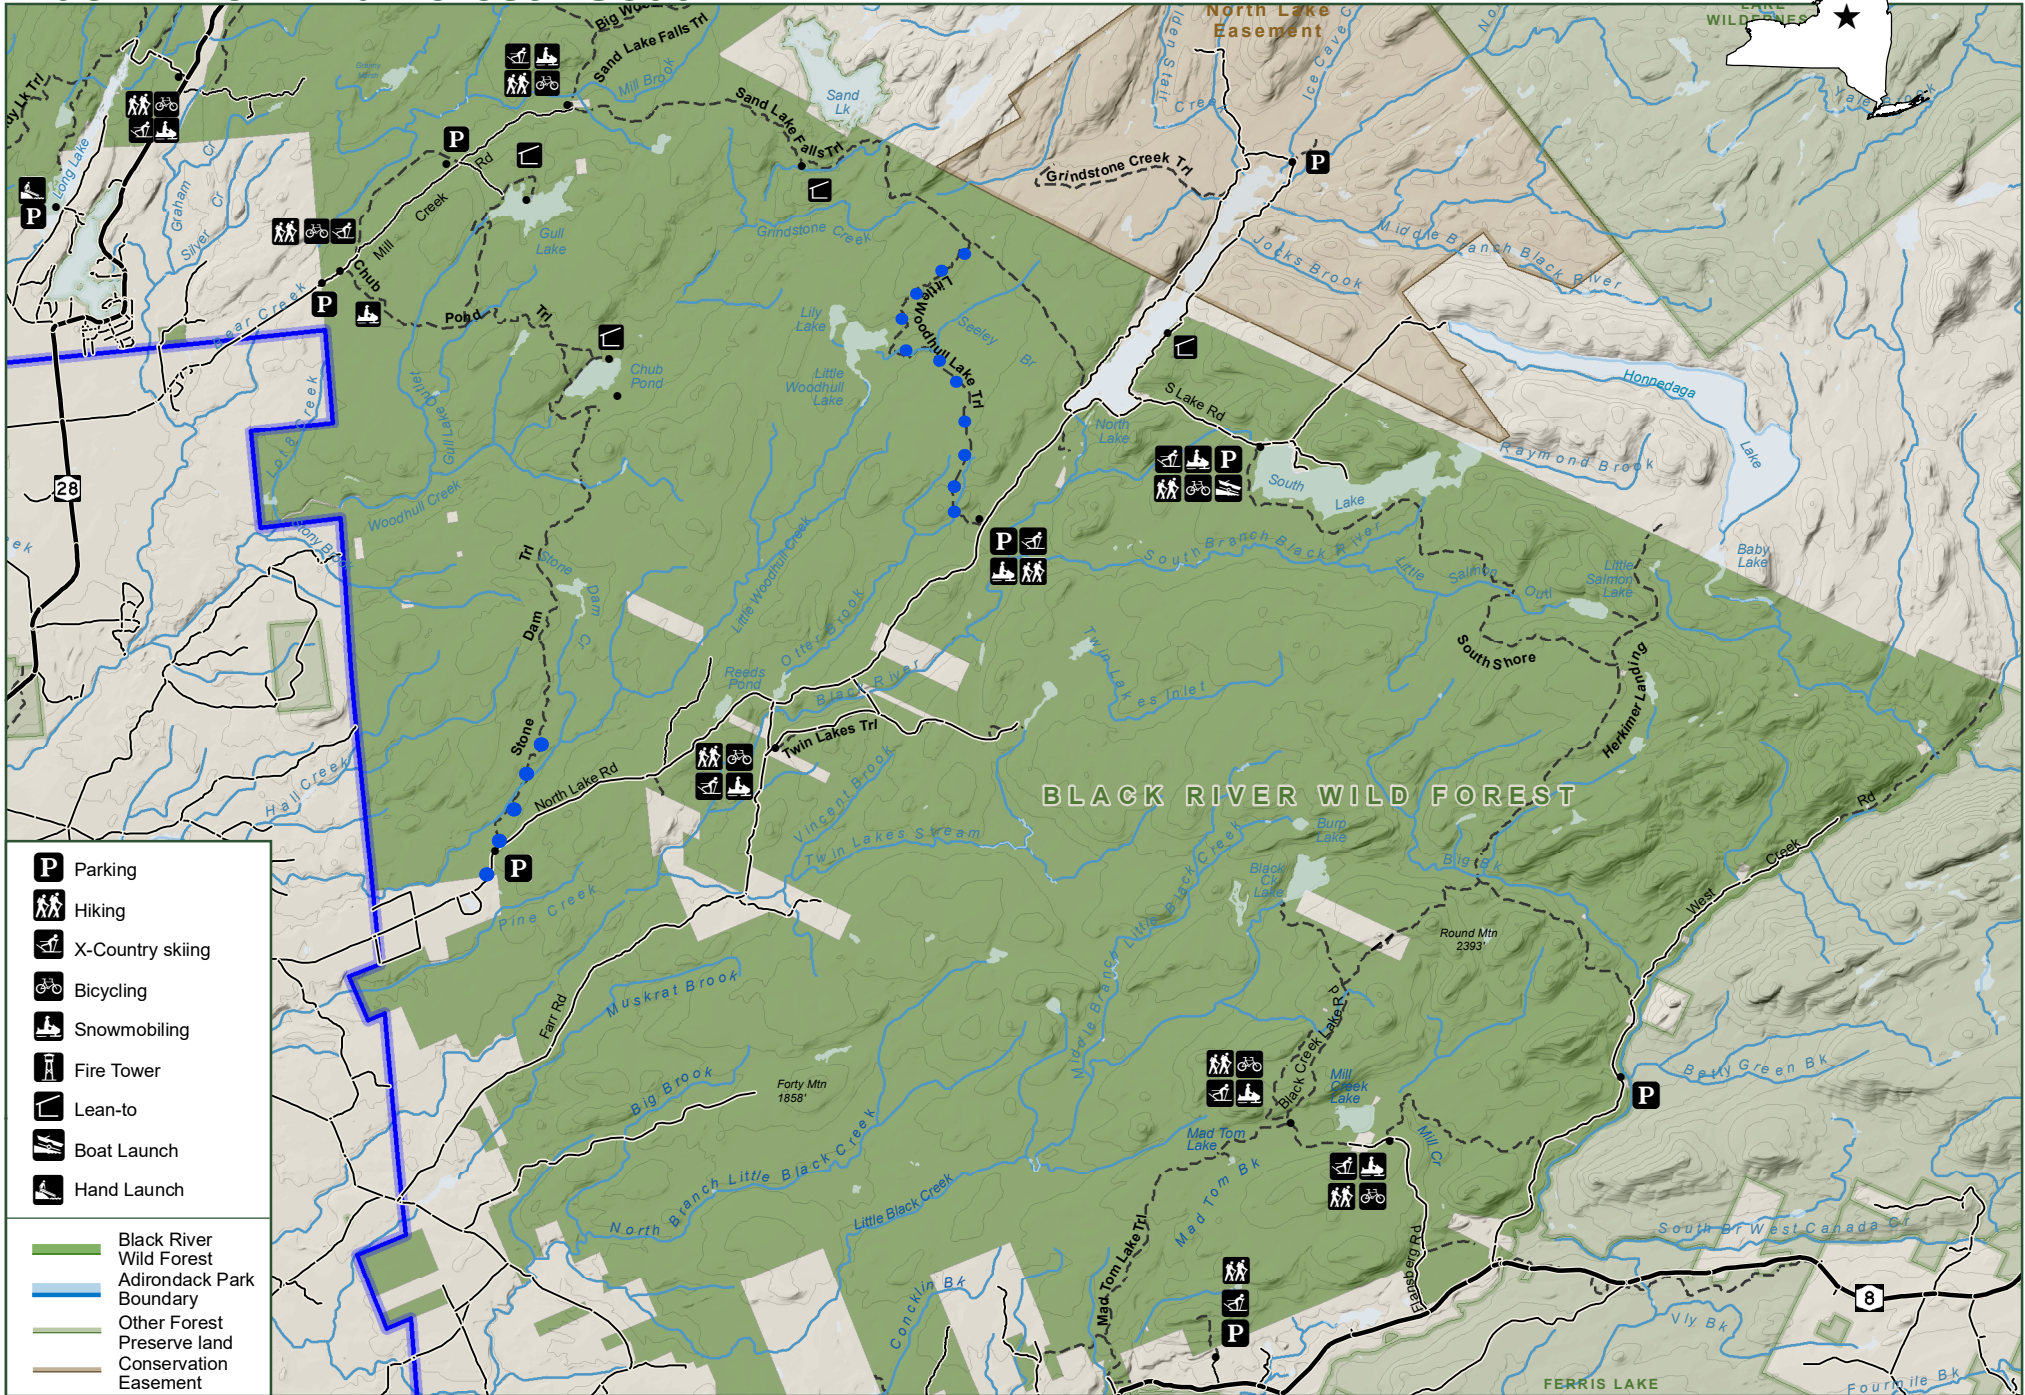

Black River Wild Forest - South

	Parking
	Hiking
	X-Country skiing
	Bicycling
	Snowmobiling
	Fire Tower
	Lean-to
	Boat Launch
	Hand Launch
	Black River Wild Forest
	Adirondack Park Boundary
	Other Forest
	Preserve land
	Conservation Easement